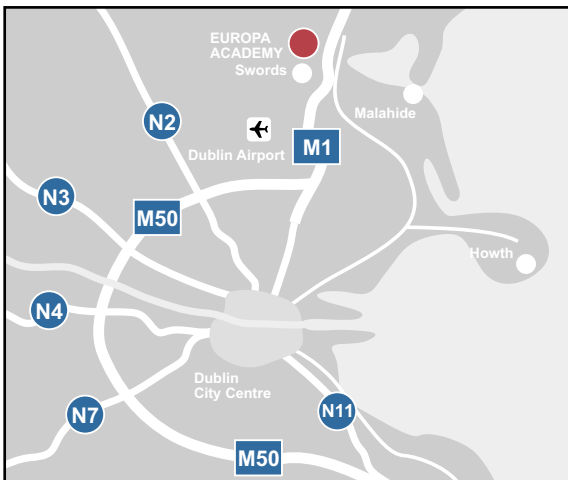

The Academy of Automotive Excellence

How to find us

Directions from Dublin City

Following the M1 from Dublin until you reach the Donabate turn-off (do not take the Swords exit). Take the first exit at the Donabate roundabout on the N1 and drive around five hundred metres to the Estuary roundabout and take the 3rd exit. At the first set of traffic lights turn right onto the Balheary Road. Take the second right turn. Europa Academy is clearly marked. Entrance is on your left.

Directions from Dublin Airport

From the airport proceed to roundabout at airport exit (the Airport Roundabout) take the Swords/N1 exit off roundabout. Follow the N1 through the next 4 roundabouts until you reach the Estuary roundabout. Take the first exit. At the first set of traffic lights turn right onto the Balheary Road. Take the second right turn. Europa is clearly marked. Entrance is on your left.